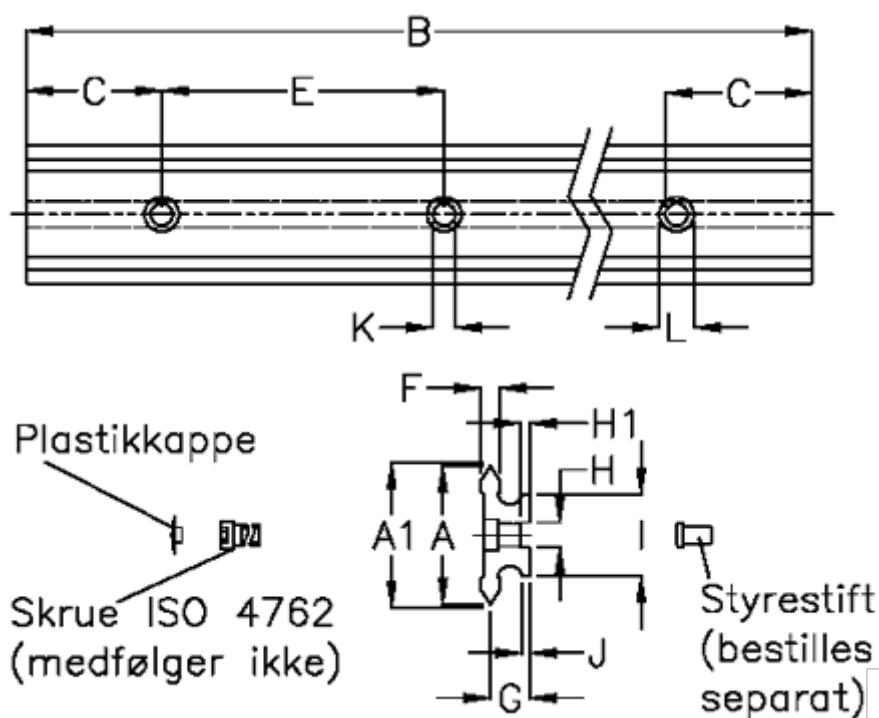

Article number: 0591042156
 Description: Hepco SL2 spacer slide
 SS NL 76-2156

Measures

A	= 76	G	= 19.5	Weight kg/1000 = 10000
A1	= 76.74	H	= 15	
B	= 2156	H1	= 5.0	
C	= 88.0	I	= 50.0	
E	= 180	J	= 5.0	
F	= 9.0	K	= 14.0	
For bearing	= 54	L	= 20 x 12	
For guide pin	= 10	M	= 1	